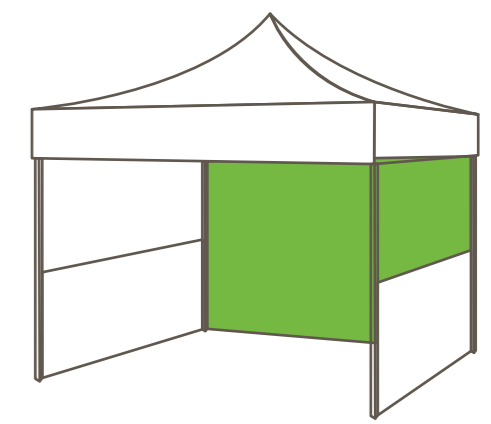

Print Size: 118.75"w x 86.7915"h

Final Size: 117.75"w x 85.2913"h

Live Area (valance): 110.25"w x 12.25"h centered

Canopy

ARTWORK TEMPLATE

PRODUCT:

Event Tent

MODEL/SIZE:

Print Size: 119.25"w x 81"h
Final Size: 118.25"w x 80"h
Live Area: 117.25"w x 78"h

Backwall/Sidewall

ARTWORK TEMPLATE

PRODUCT:

Event Tent

MODEL/SIZE:

10' x 10'

DOCUMENT SCALE: