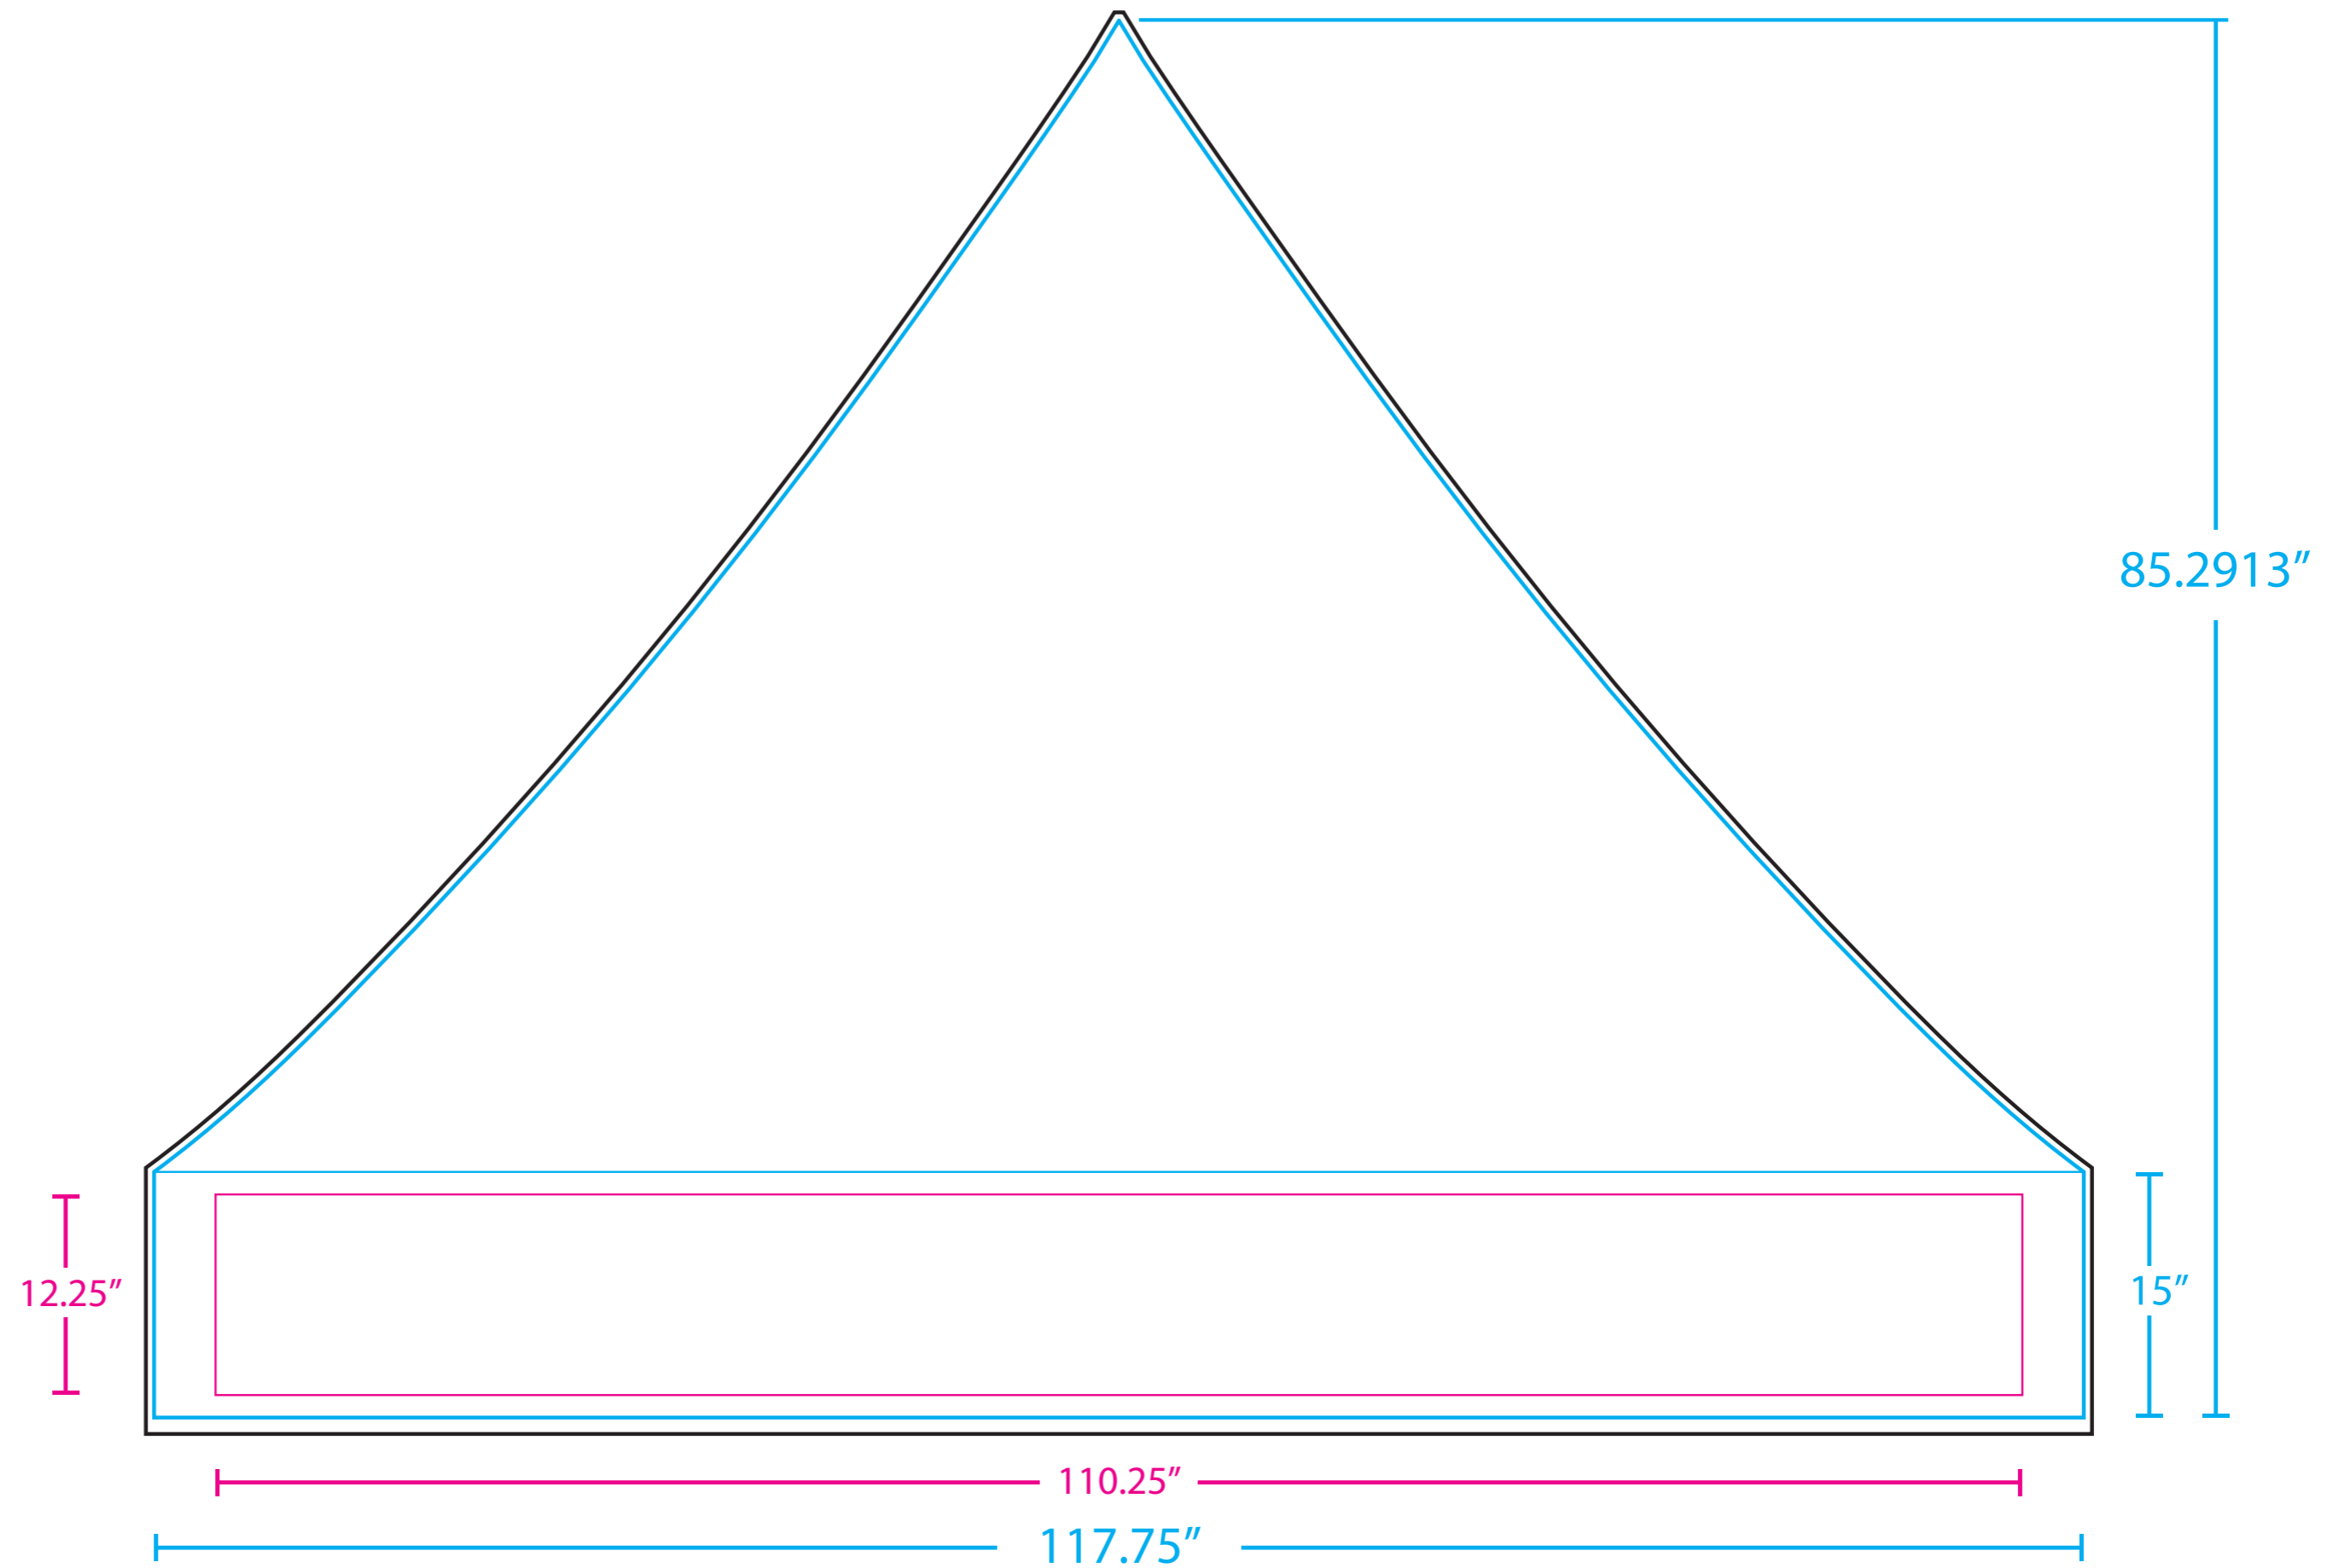

ARTWORK TEMPLATE

PRODUCT:

Event Tent

MODEL/SIZE:

10' x 10'

DOCUMENT SCALE:

1/10

INSTRUCTIONS:

Print Size: 118.75"w x 86.7915"h

Final Size: 117.75"w x 85.2913"h

Live Area (valance): 110.25"w x 12.25"h centered

Canopy

ARTWORK TEMPLATE

PRODUCT:

Event Tent

MODEL/SIZE:

Print Size: 119.25"w x 81"h
Final Size: 118.25"w x 80"h
Live Area: 117.25"w x 78"h

Backwall/Sidewall

ARTWORK TEMPLATE

PRODUCT:

Event Tent

MODEL/SIZE:

10' x 10'

DOCUMENT SCALE:

115.5"

41"

Print Size: 116.5"w x 45"h
Final Size: 115.5"w x 41"h
Live Area: 114"w x 37.5"h
3" Pole Pocket at top, .5" hem left, right, and bottom

Half Wall