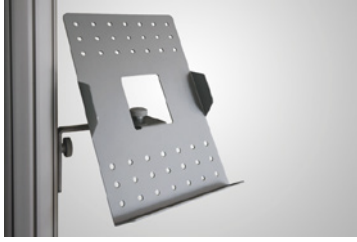

ACCESSORIES

Enhance the functionality of Media Post by adding these optional accessories.

Literature Holder