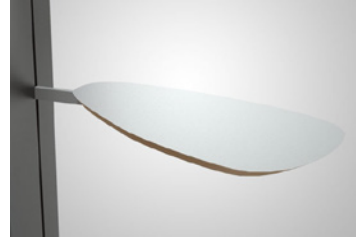

## A SIMPLE MONITOR STAND THAT WILL NOT DOMINATE YOUR BOOTH SPACE.

If you are looking for a monitor stand that compliments your display and isn't necessarily the main attraction, the Media Post is a great solution! Supporting up to a 24" monitor, this simple to set up stand also allows you to mount accessories such as a laptop shelf or literature holder. Hide unsightly cables with the included cable track system for a clean & professional audio/visual presentation.

### FEATURES

- Sets up in minutes
- Sleek anodized aluminum upright posts
- Multiple accessory attachments available
- Modern & versatile design

Bracket accepts screen with up to 200mm x 200mm VESA mount pattern (or 15 lbs.)

## ACCESSORIES

Enhance the functionality of Media Post by adding these optional accessories.

Literature Holder

Display Shelf

Display Shelf (Teardrop)

Display Shelf (Sharkfin)

Bag Holder

---

## SHIPPING CASE

Just tilt and go, this shipping case is constructed from rugged thermoformed polyethylene and features strong steel, rubber gripped handles and heavy duty built-in wheels. Case includes an 8" x 12" label area and sturdy 1.5" wide straps with buckles.