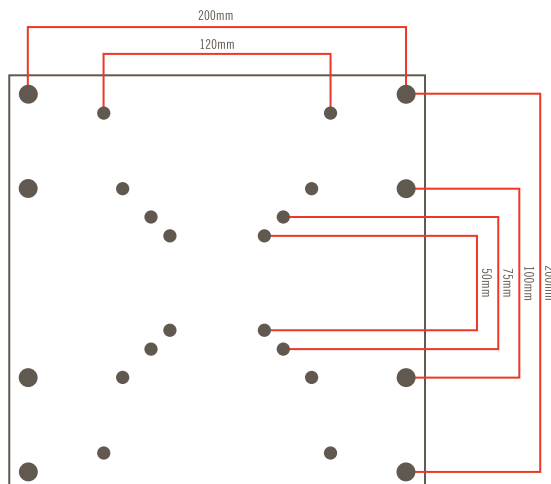

Supported VESA Bracket Specifications (25% Scale)

View this product in our showroom.
Call or email us for more info and pricing.