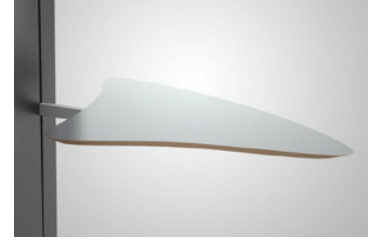

## A SIMPLE MONITOR STAND THAT WILL NOT DOMINATE YOUR BOOTH SPACE.

If you are looking for a monitor stand that compliments your display and isn't necessarily the main attraction, the Media Post is a great solution! Supporting up to a 24" monitor, this simple to set up stand also allows you to mount accessories such as a laptop shelf or literature holder. Hide unsightly cables with the included cable track system for a clean & professional audio/visual presentation.

### FEATURES

- Sets up in minutes
- Sleek anodized aluminum upright posts
- Multiple accessory attachments available
- Modern & versatile design

Bracket accepts screen with up to 200mm x 200mm VESA mount pattern (or 15 lbs.)

## ACCESSORIES

Enhance the functionality of Media Post by adding these optional accessories.

Literature Holder

Display Shelf

Display Shelf (Teardrop)

Display Shelf (Sharkfin)

Bag Holder

---

## SHIPPING CASE

Just tilt and go, this shipping case is constructed from rugged thermoformed polyethylene and features strong steel, rubber gripped handles and heavy duty built-in wheels. Case includes an 8" x 12" label area and sturdy 1.5" wide straps with buckles.