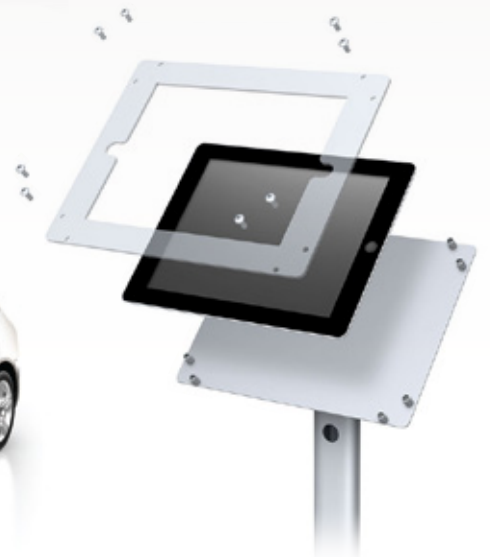

- High Impact Acrylic Cover
- Anti-Theft Fasteners
- iPad Tilts & Swivels 360°
- Integrated USB Cable

INTEGRATE AN iPAD INTO YOUR TRADE SHOW DISPLAY

AUDIO/VISUAL DISPLAY iPAD STANDS

CLASSIC iPAD STAND

- 37" high aluminum upright post
- 13" round or 14" square steel base plate
- Available in matte black or satin silver

ECLIPSE iPAD STAND

- Stylish 43" high curved upright post
- 9" x 14" oval steel base plate
- Available in matte black or satin silver

Models Available:

MODEL #	COLOUR	BASE	UPRIGHT
IPEC-S	Satin Silver	9" x 14" Oval	43"h Curved
IPEC-B	Matte Black	9" x 14" Oval	43"h Curved

AUDIO/VISUAL DISPLAY iPAD STANDS

HYBRID BANNERSTAND iPAD STAND

- Holds 24" wide bannerstand graphics with dowels
- Telescopic pole accommodates 1 or 2 banners up to 96" high
- Available in matte black or satin silver

▲ Accommodates 1 or 2 rigid or semi-rigid graphic panels up to 1/2" thick

AUDIO/VISUAL DISPLAY iPAD STANDS

HYBRID FRAME iPAD STAND

- Integrated aluminum graphic frames available in a variety of sizes
- Choice of top loading Perfex Frames or easy open front loading Snap Frames
- Frames are moveable along the 72" high upright
- Available in matte black or satin silver