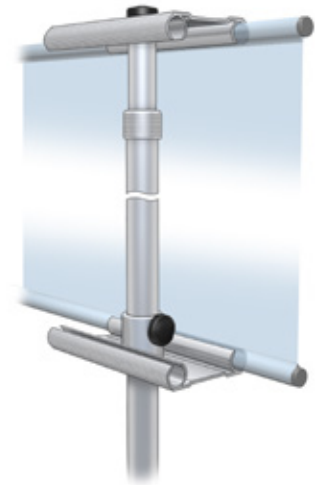

AUDIO/VISUAL DISPLAY iPAD STANDS

HYBRID BANNERSTAND iPAD STAND

- Holds 24" wide bannerstand graphics with dowels
- Telescopic pole accommodates 1 or 2 banners up to 96" high
- Available in matte black or satin silver

Models Available:

MODEL #	COLOUR	BASE	STYLE
IPHB2-S	Satin Silver	10" x 14" Oval	Holds 1 or 2 Banners
IPHB2-B	Matte Black	10" x 14" Oval	Holds 1 or 2 Banners

▲ Accommodates 1 or 2 graphics for single or double-sided display

HYBRID CLAMP iPAD STAND

- Single and double-sided models support panels up to 1/2" thick
- Clamps are moveable along the 72" high upright
- Available in matte black or satin silver

Models Available:

MODEL #	COLOUR	BASE	STYLE
IPHC1-S	Satin Silver	10" x 14" Oval	Single-Sided
IPHC1-B	Matte Black	10" x 14" Oval	Single-Sided
IPHC2-S	Satin Silver	10" x 14" Oval	Double-Sided
IPHC2-B	Matte Black	10" x 14" Oval	Double-Sided