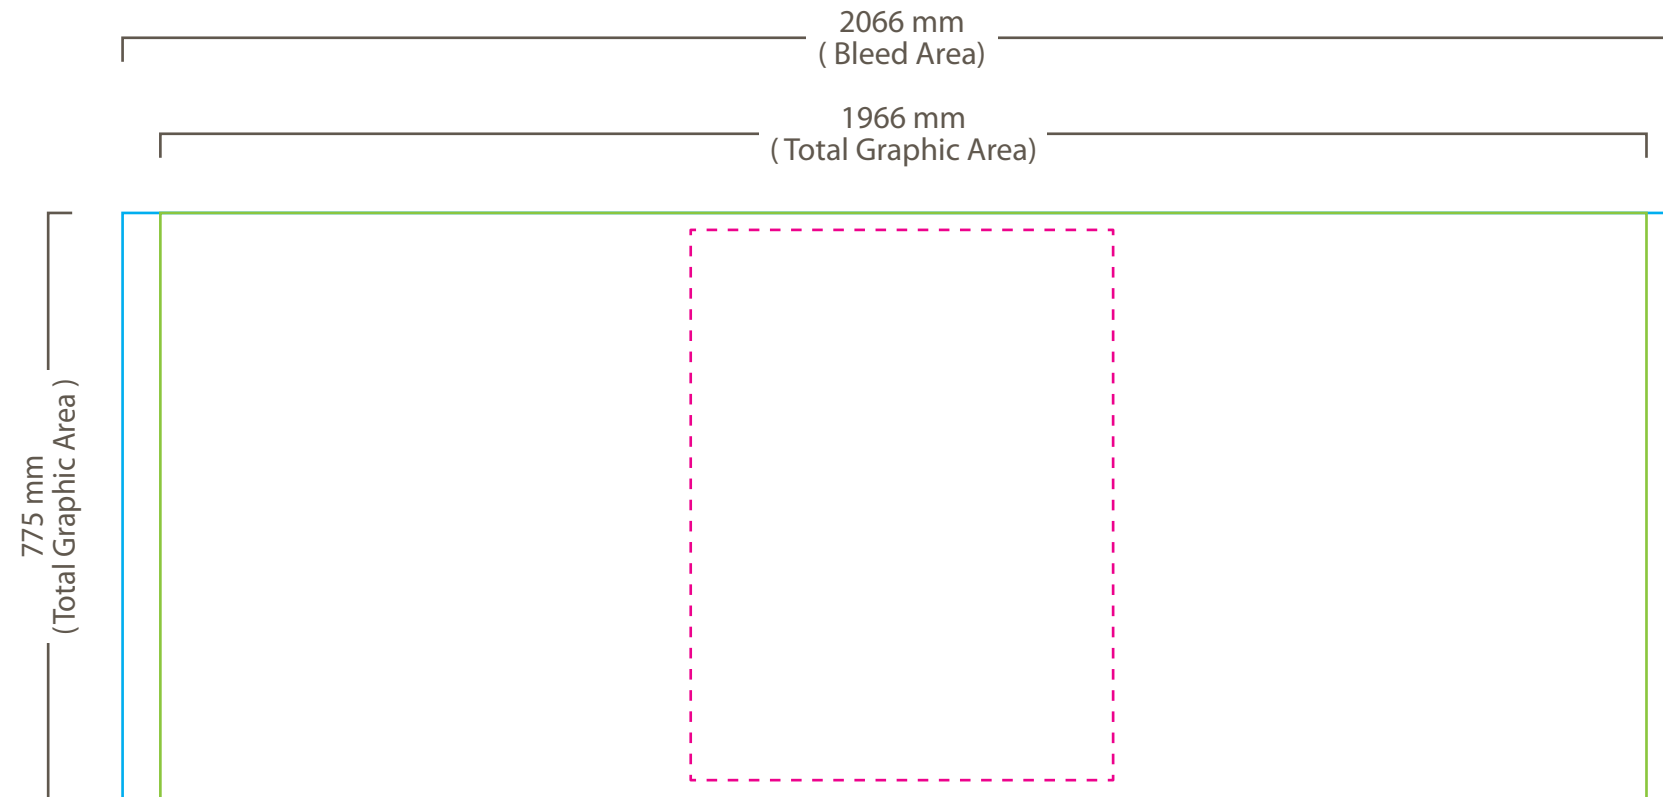

ARTWORK TEMPLATE

PRODUCT:

Vario D400 Podium Wrap

GRAPHIC SIZE:

1966 mm (w) x 775 mm (h)

DOCUMENT SCALE:

2/10

INSTRUCTIONS:

- Use 'Artwork Layer' to design graphics
- Extend graphics to the bleed lines
- Use images 110 dpi at final size
- Submit all linked images
- Use PMS swatches for accurate colour output
- Convert all text to outlines

Legend:

Critical Area - - - -
Graphic Area - - - -
Bleed Area - - - -