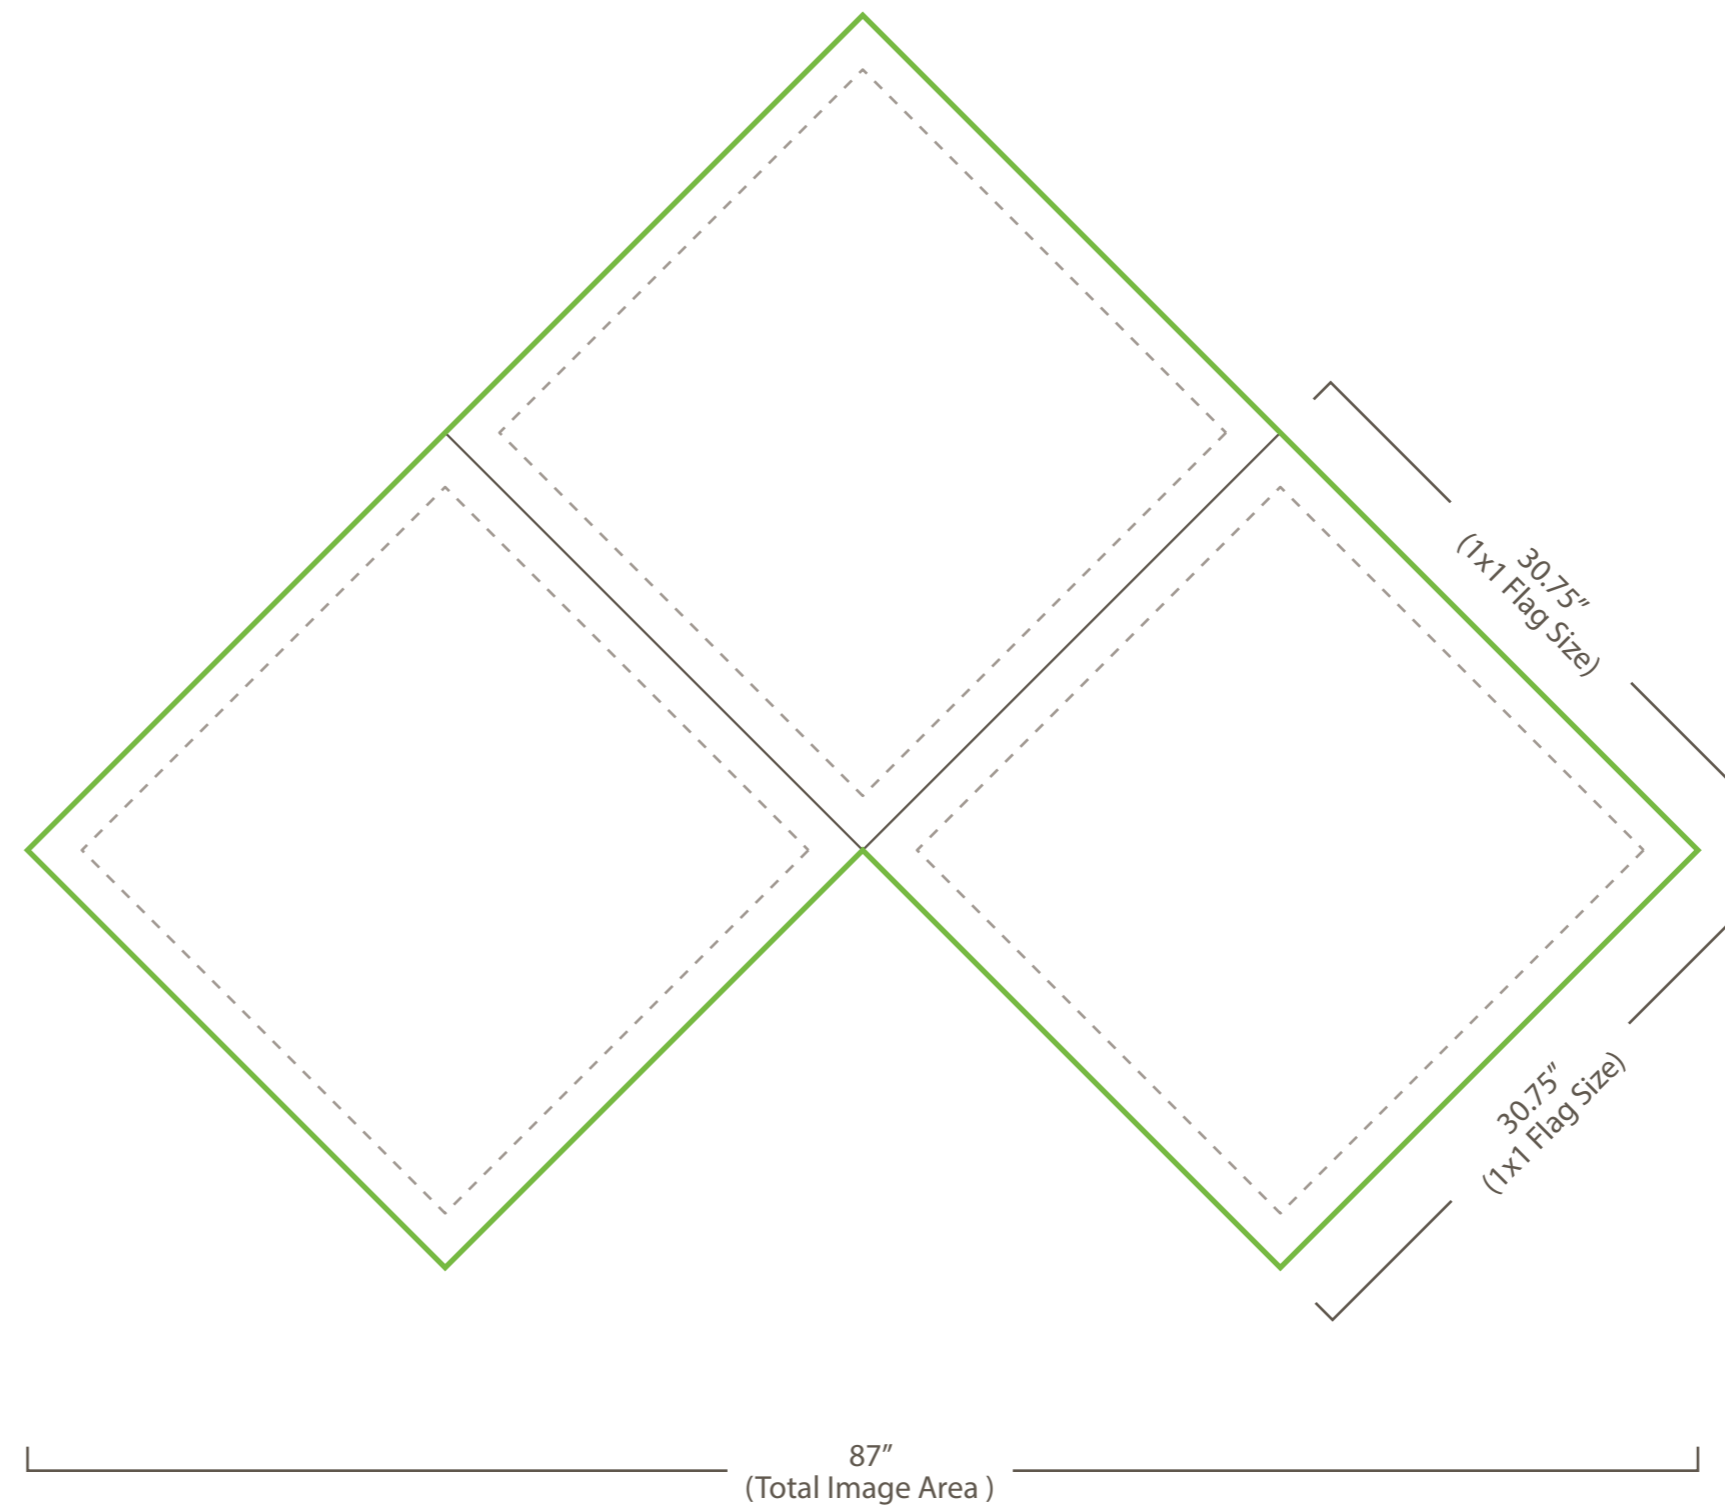

**ARTWORK TEMPLATE**

**PRODUCT:**

Express

**MODEL/SIZE:**

Pyramid 3' Tabletop Frame

**DOCUMENT SCALE:**

1/10

**INSTRUCTIONS:**

- Use 'Artwork Layer' to design graphics
- Extend graphics to the bleed lines
- Use images 110 dpi at final size
- Submit all linked images
- Use PMS swatches for accurate colour output
- Convert all text to outlines

**Visit Our Showroom:**  
1733 - 10th Avenue SW  
Calgary, AB. T3C 0K1  
[www.displaydynamics.ca](http://www.displaydynamics.ca)

**Legend:**  
Safe Image Area - - - -  
Exterior Frame Dimension ———