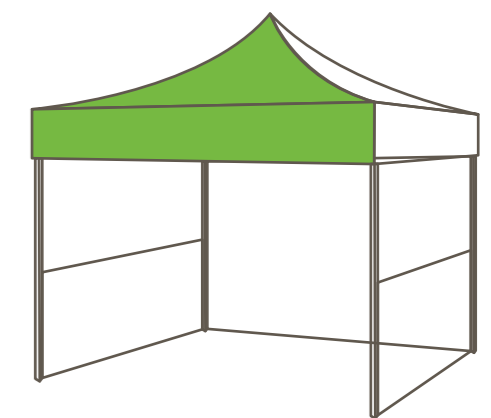

ARTWORK TEMPLATE

**PRODUCT:**

Event Tent

**MODEL/SIZE:**

10' x 10'

**DOCUMENT SCALE:**

1/10

**INSTRUCTIONS:**

**Visit Our Showroom:**  
1733 - 10th Avenue SW  
Calgary, AB. T3C 0K1  
[www.displaydynamics.ca](http://www.displaydynamics.ca)

Print Size: 118.75"w x 86.7915"h

Final Size: 117.75"w x 85.2913"h

Live Area (valance): 110.25"w x 12.25"h centered

Canopy

ARTWORK TEMPLATE

**PRODUCT:**

Event Tent

**MODEL/SIZE:**

10' x 10'

**DOCUMENT SCALE:**

1/10

Backwall/Sidewall

ARTWORK TEMPLATE

**PRODUCT:**

Event Tent

**MODEL/SIZE:**

10' x 10'

**DOCUMENT SCALE:**

1/10