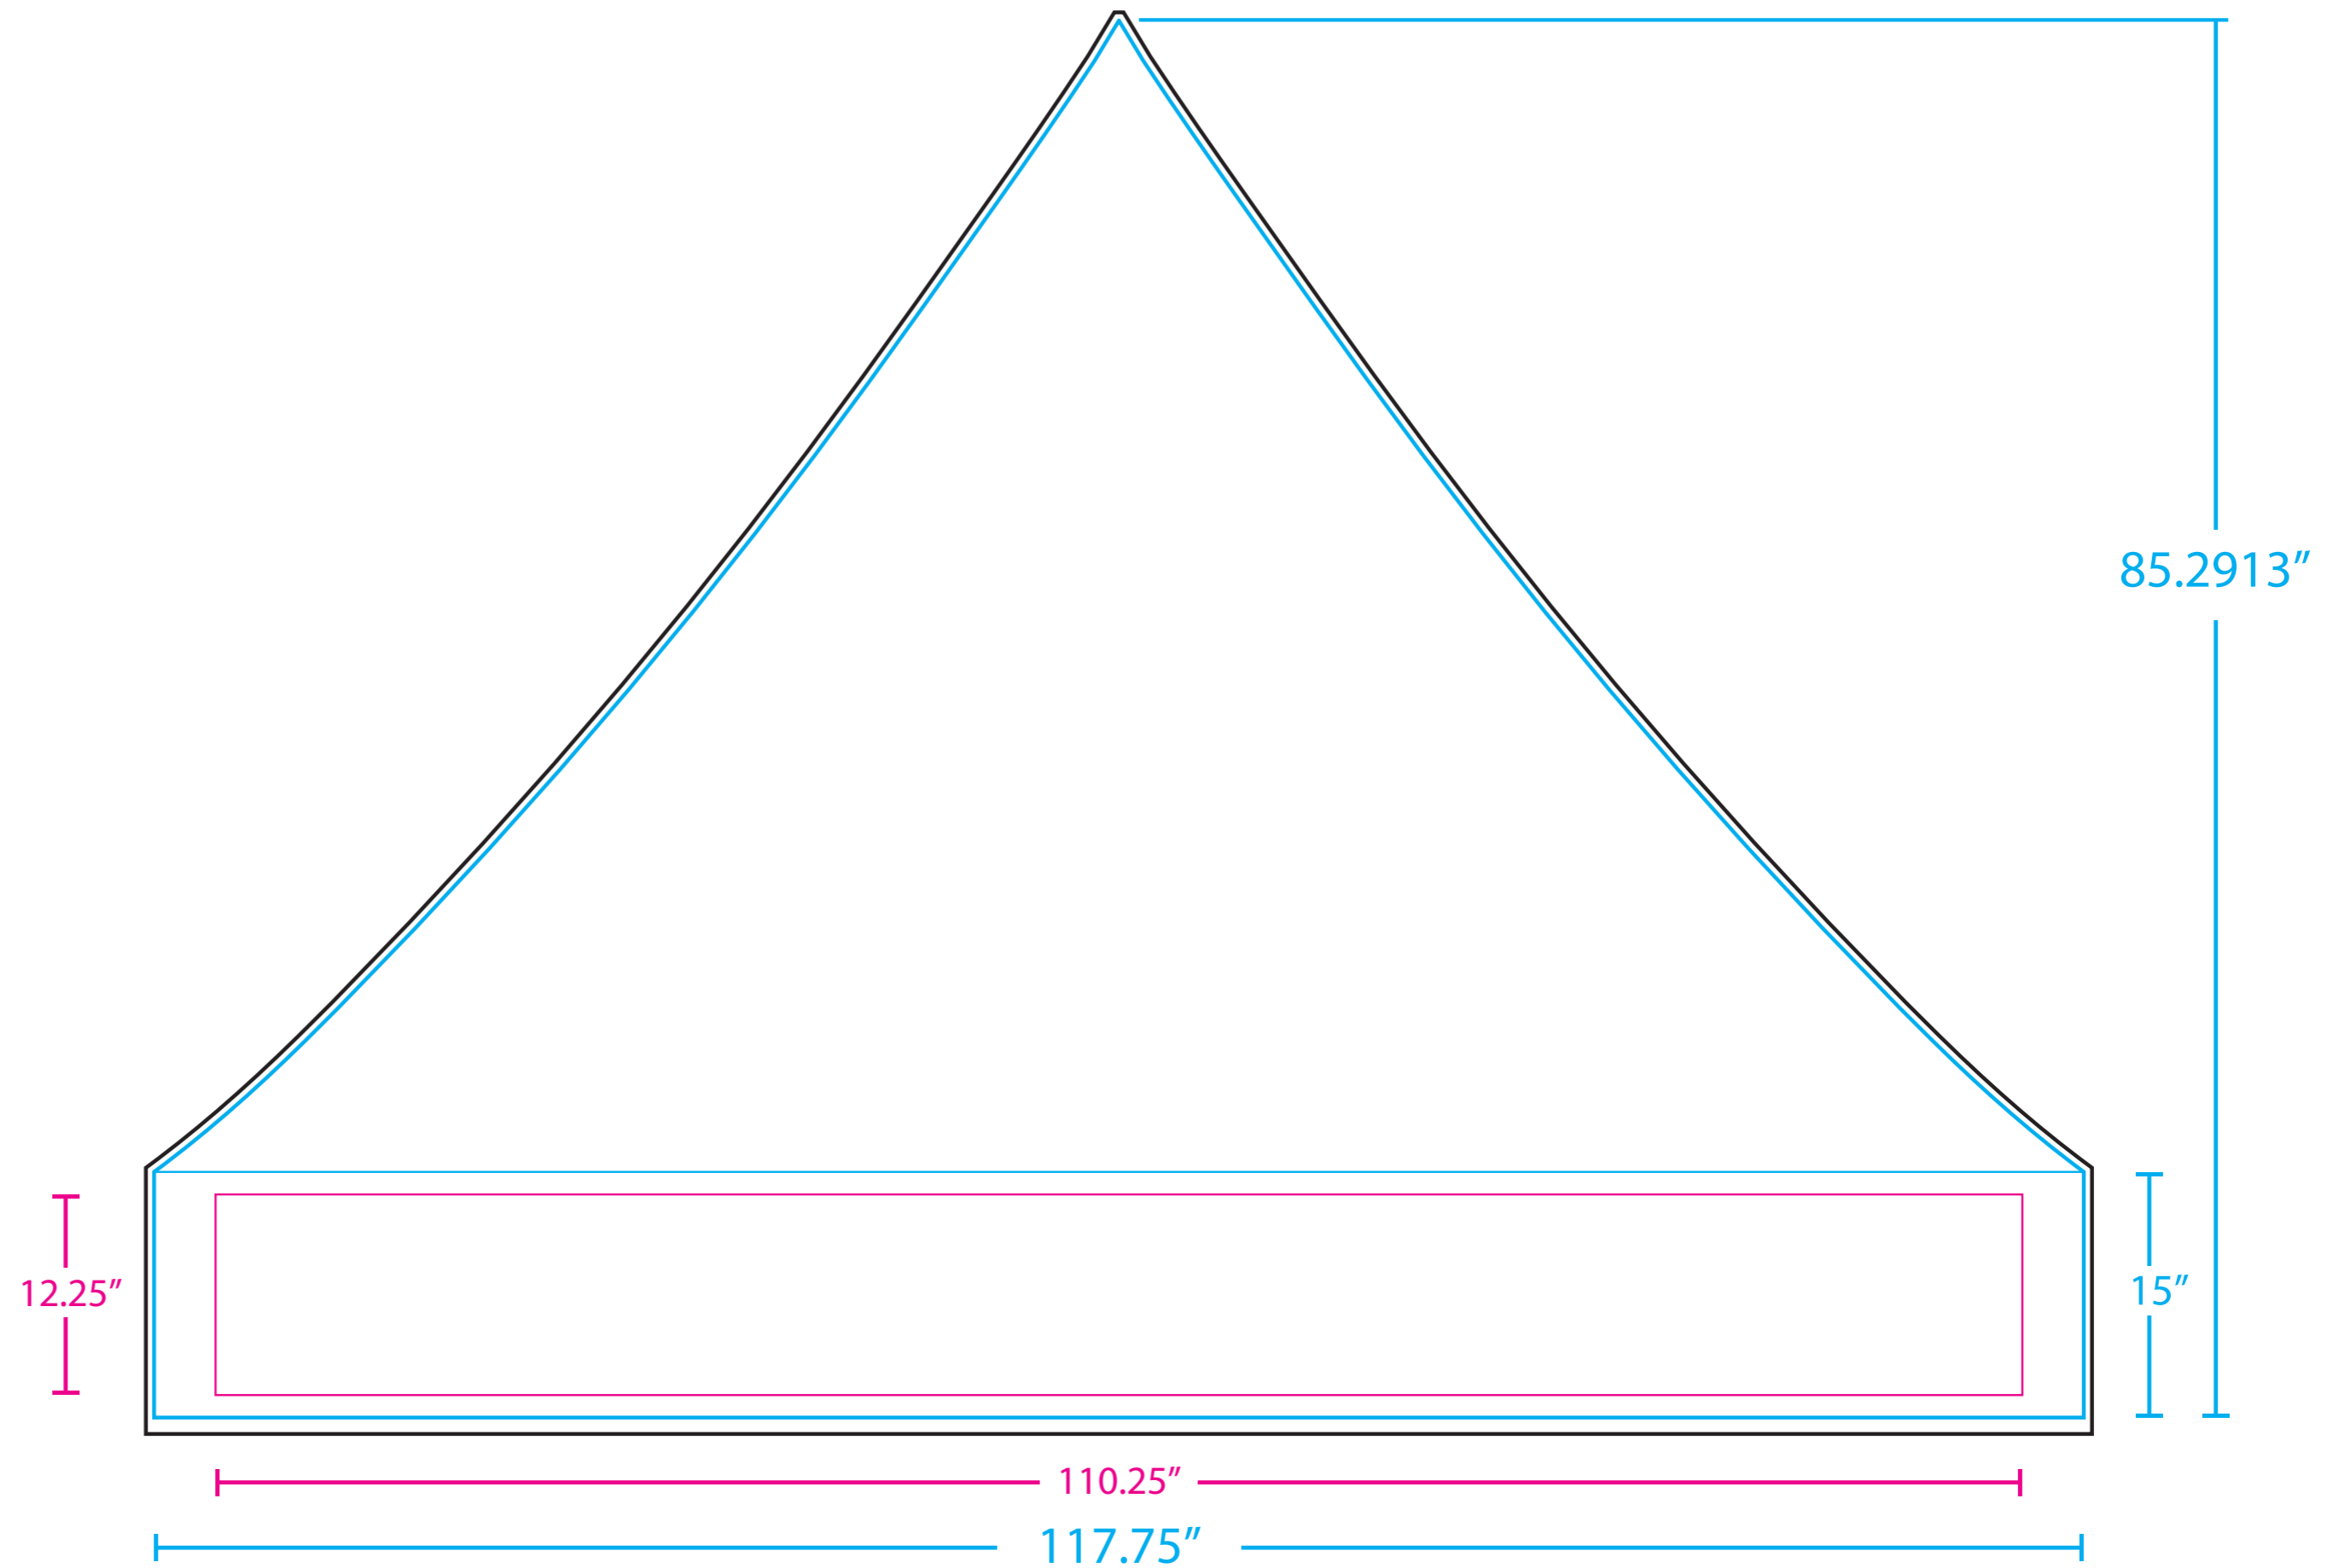

ARTWORK TEMPLATE

**PRODUCT:**

Event Tent

**MODEL/SIZE:**

10' x 10'

**DOCUMENT SCALE:**

1/10

**INSTRUCTIONS:**

**Visit Our Showroom:**  
1733 - 10th Avenue SW  
Calgary, AB. T3C 0K1  
[www.displaydynamics.ca](http://www.displaydynamics.ca)

Print Size: 118.75"w x 86.7915"h

Final Size: 117.75"w x 85.2913"h

Live Area (valance): 110.25"w x 12.25"h centered

Canopy

ARTWORK TEMPLATE

**PRODUCT:**

Event Tent

**MODEL/SIZE:**

10' x 10'

**DOCUMENT SCALE:**

1/10

Backwall/Sidewall

ARTWORK TEMPLATE

**PRODUCT:**

Event Tent

**MODEL/SIZE:**

10' x 10'

**DOCUMENT SCALE:**

1/10