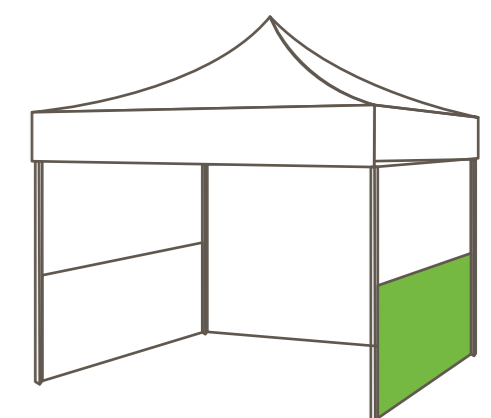

Backwall/Sidewall

ARTWORK TEMPLATE

**PRODUCT:**

Event Tent

**MODEL/SIZE:**

10' x 10'

**DOCUMENT SCALE:**

1/10

**Visit Our Showroom:**  
1733 - 10th Avenue SW  
Calgary, AB. T3C 0K1  
[www.displaydynamics.ca](http://www.displaydynamics.ca)

115.5"

41"

Print Size: 116.5"w x 45"h  
Final Size: 115.5"w x 41"h  
Live Area: 114"w x 37.5"h  
3" Pole Pocket at top, .5" hem left, right, and bottom