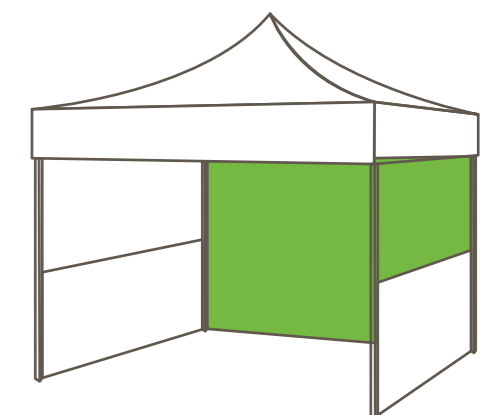

**QUESTIONS OR CONCERNS?**

Send an email to [design@displaydynamics.ca](mailto:design@displaydynamics.ca)  
or call us at **403-269-5566**

118.25"

1" velcro

80"

Print Size: 119.25"w x 81"h  
Final Size: 118.25"w x 80"h  
Live Area: 117.25"w x 78"h

Backwall/Sidewall

ARTWORK TEMPLATE

**PRODUCT:**

Event Tent

**MODEL/SIZE:**

10' x 10'

**DOCUMENT SCALE:**

1/10