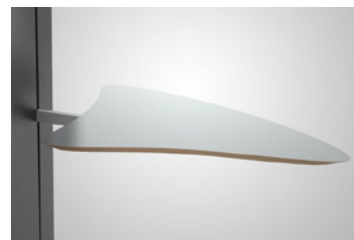

A **SOPHISTICATED** PODIUM WITH **MODERN** APPEAL.

It's okay to get attached to this contemporary podium once you realize its potential! Easy to assemble while packing small is only one of its key features. Add modular accessories to its structural aluminum sides such as literature holders or shelves. The magnet-on graphic panel proves effective for messages that require frequent updates. An optional internal shelf is available for added convenience. With all of these features and options, the Vario Podium is the perfect addition to any display space.

Optional internal shelf

Convenient padded carry bag included

FEATURES

- Sets up in minutes
- Optional internal shelf
- Anodized aluminum extrusion
- Multiple accessories & attachments available
- Modern & versatile design
- Easily swap between magnet-on graphic panels
- Padded transport case included

ACCESSORIES

Enhance the functionality of the Vario Podium by mounting accessories to the structural aluminum sides.

Literature Holder

Swivels left to right and supports brochures up to 8.5"(w) x 11"(h). Powder coated grey steel.

Display Shelf (Teardrop)

12.5"(w) x 8"(d) white laminated wood shelf offered in left and right configurations.

Display Shelf (Sharkfin)

13.625"(w) x 10"(d) white laminated wood shelf offered in left and right configurations.