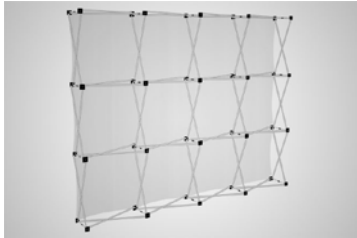

## CONFIGURATIONS

Multiple frame sizes and configurations available to suit your display requirements.

2' x 2' Frame (Tabletop)

1' x 3' Frame

2' x 3' Frame

3' x 3' Frame

4' x 3' Frame

Pyramid 3' Frame (Tabletop)

## GRAPHIC OPTIONS

Dye-sublimation tension fabric graphics offered in multiple sizes and configurations.

1' x 1' Flag Fabric Graphic

1' x 2' Flag Fabric Graphic

1' x 3' Flag Fabric Graphic

4' x 1' Flag Fabric Graphic