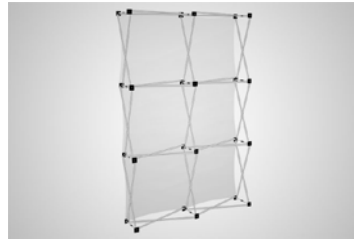

## CONFIGURATIONS

Multiple frame sizes and configurations available to suit your display requirements.

2' x 2' Frame (Tabletop)

1' x 3' Frame

2' x 3' Frame

3' x 3' Frame

4' x 3' Frame

Pyramid 3' Frame (Tabletop)

## GRAPHIC OPTIONS

Dye-sublimation tension fabric graphics offered in multiple sizes and configurations.

1' x 1' Flag Fabric Graphic

1' x 2' Flag Fabric Graphic

1' x 3' Flag Fabric Graphic

4' x 1' Flag Fabric Graphic